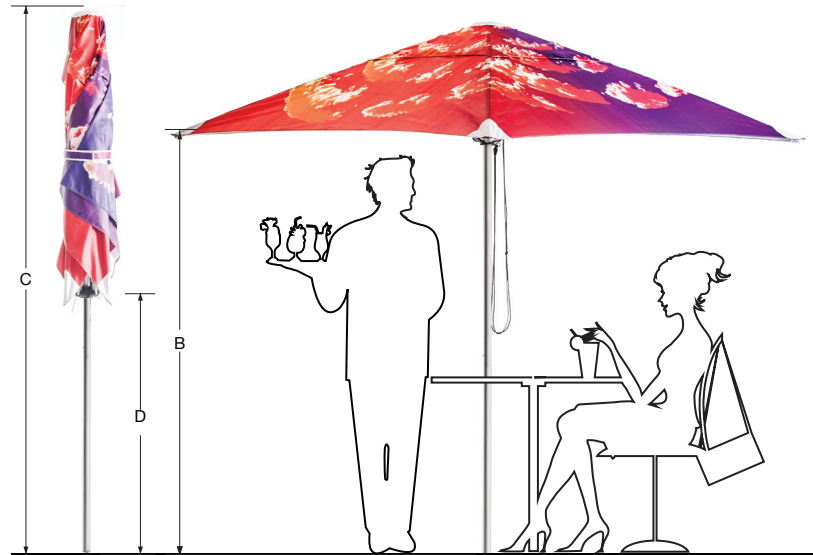

SUN UMBRELLA

GO LARGE

SUN UMBRELLA

GO LARGE 2.0m

GO LARGE 2.8m

	When Open			
	Overall Canopy Size (E) Height (C) Canopy edge height (B)	1900mm 2100mm 1600mm	2000mm 2600mm 2050mm	2800mm 2600mm 2050mm
	When Closed			
	Height (C) Canopy clearance (D) Folded in carry case (A)	2100mm 1050mm 1130mm	2600mm 1000mm n/a	2600mm 1000mm n/a
	Weight			
	Umbrella unboxed	Premium Pattern: 3.3kg Luxury Stripe: 3.4kg	6.5kg	9.5kg
	Packaging Dimensions			
	Box dimensions - 1 unit (mm) Box dimensions - 2 units (mm)	150 x 150 x 117 150 x 180 x 120	1670 x 205 x 205 n/a	1670 x 205 x 205 n/a
	Pole Diametre	32mm	40mm	40mm