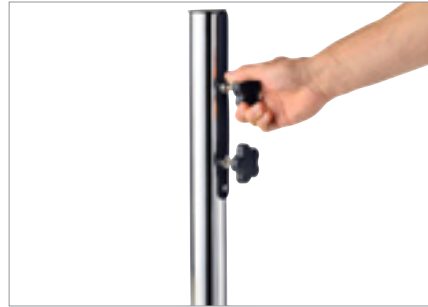

Basil Base

SKU: BAB-11-0046

Now you can take your umbrella from beachside to poolside with this 25kg, sleek and elegant circular umbrella base. The Basil Base is compatible with all Beach and Go Large umbrellas.

Plate: 550mm diameter, 12mm thick. Made from mild steel, sandblasted, metalised, and powder coated white. Total weight 25kg.

Spitgot/Pole: Accommodates umbrella poles up to 40mm in diameter. Height is 300mm. Made from stainless steel with a polished finish.

- 25kg white, slim-line base plate
- Two horizontal screws that secure the umbrella to the base without damaging the pole
- Polished, marine-grade stainless steel spigot
- The pole spigot and base plate detached for easy storage
- For safety reasons, we recommend using the base on a flat horizontal surface and for umbrellas no larger than 3.5m wide